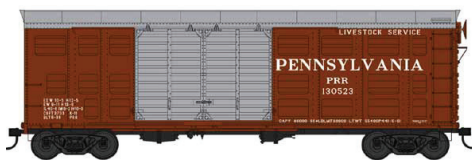

X-31a

PRR Shadow Keystone Double Door Flush
#42346 Road #60898
#42347 Road #60915
#42348 Road #60981

Delivery Summer 2019
Pre order Deadline 1/30/19

WWW.BOWSER-TRAINS.COM

EXECUTIVE LINE

HO X & K Boxcars

Ready to Run. Features: Crisp details and sharp painting and printing, metal wheels and knuckle couplers.

\$28.95 each

K11

Pennsylvania, Silver Roof, Stock Car

#42349 Road #130523

#42350 Road #130540

#42351 Road #130551

K11

Pennsylvania Stock Car