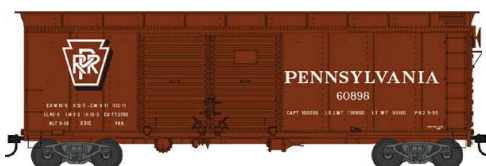

PRR Circle Keystone Double Door inset
#42337 Road #81101
#42338 Road #81108
#42339 Road #81195

X-31a

PRR Circle Keystone single door inset
#42340 Road #68055
#42341 Road #68098
#42342 Road #68222

X-31a

PRR Plain Key. single door inset Stores
#42343 Road #497293
#42344 Road #497302
#42345 Road #497322

X-31a

PRR Shadow Keystone Double Door Flush
#42346 Road #60898
#42347 Road #60915
#42348 Road #60981

Delivery Summer 2019
Pre order Deadline 1/30/19

WWW.BOWSER-TRAINS.COM

EXECUTIVE LINE

HO X & K Boxcars

Ready to Run. Features: Crisp details and sharp painting and printing, metal wheels and knuckle couplers.

\$28.95 each

K11

Pennsylvania, Silver Roof, Stock Car

#42349 Road #130523

#42350 Road #130540

#42351 Road #130551

K11

Pennsylvania Stock Car